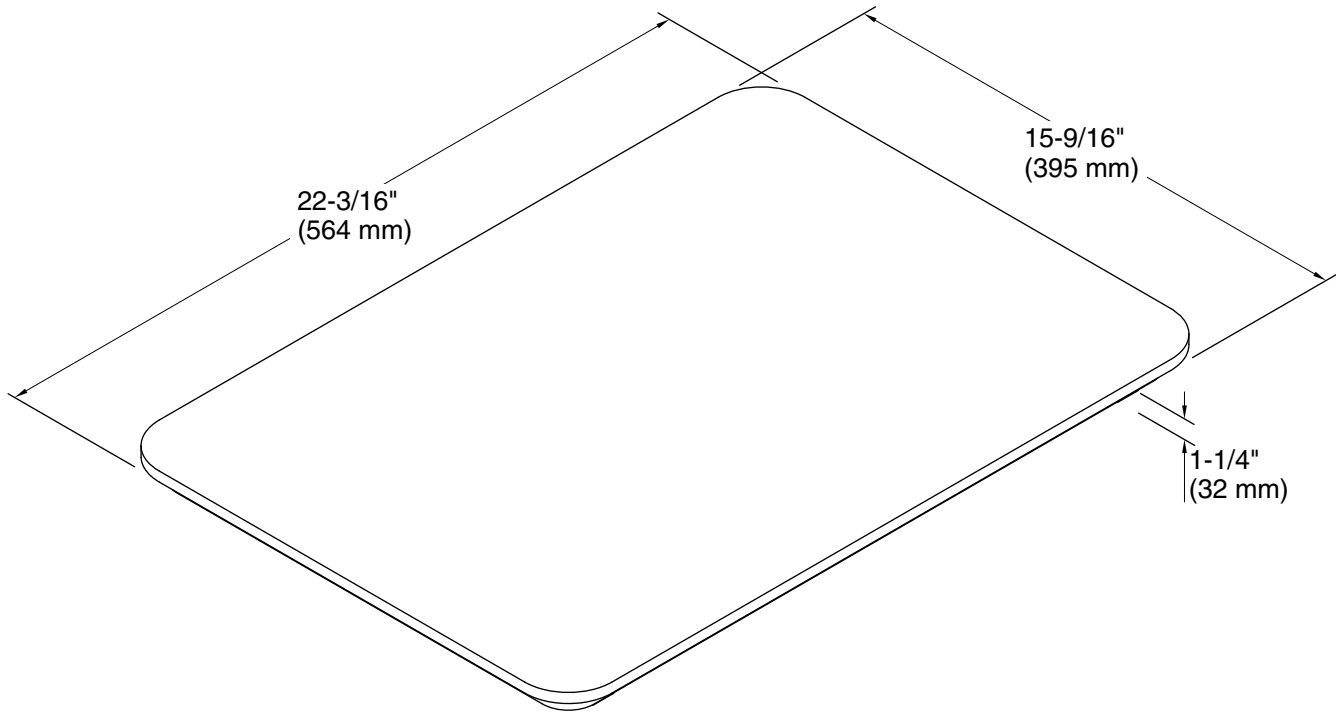

Technical Information

All product dimensions are nominal.

Material: Wood